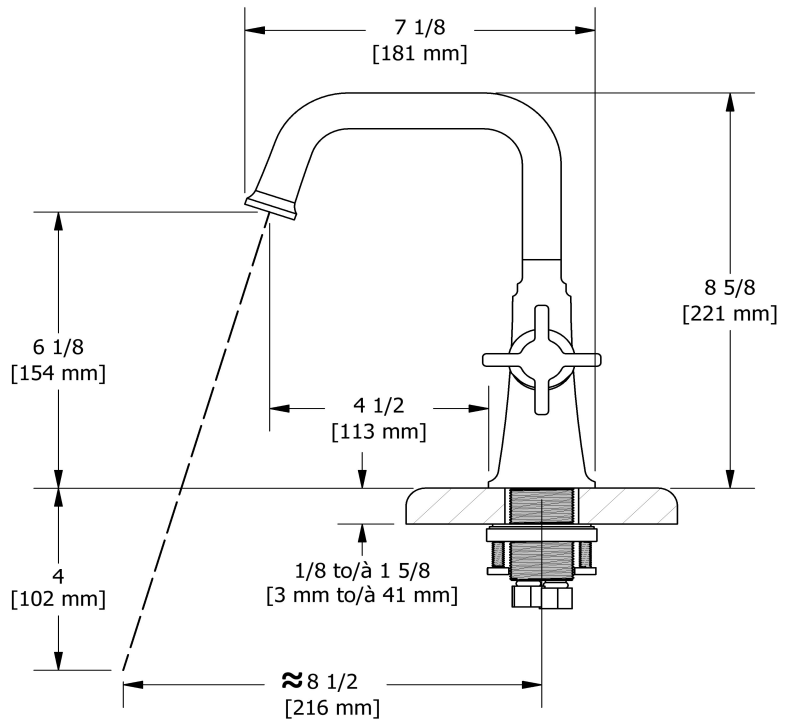

Sizes, models and finishes may differ from those presented.

Warranty

This Riobel Inc. product you have purchased carries a Limited Lifetime Warranty on the chrome, PVD finish, blacks and all working parts and is guaranteed from the initial purchase date against all manufacturing defects. All other finishes, including plastic components, are guaranteed for one year. All electric and/or electronic parts are covered by a 5-year limited warranty. The warranty offered on our products will be honored only if the installation is performed by a certified master plumber.

Customer Care

Phone (800) 777 - 9762 | Email: customercare@houseofrohl.com | Website: houseofrohl.com/support/contact-us

Consult your local House of Rohl showroom for additional information and specifications. For complete warranty details and a list of showrooms, go to houseofrohl.com