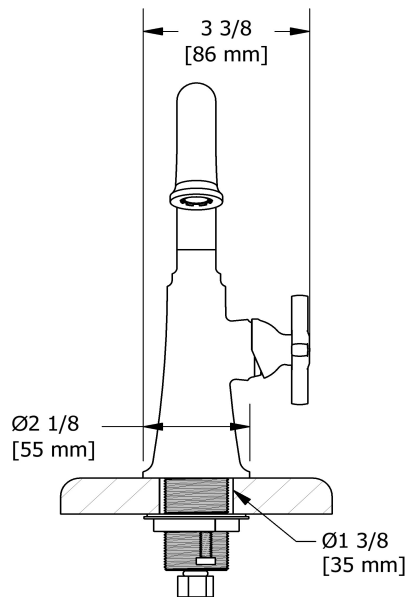

Sizes, models and finishes may differ from those presented.

Warranty

This Riobel Inc. product you have purchased carries a Limited Lifetime Warranty on the chrome, PVD finish, blacks and all working parts and is guaranteed from the initial purchase date against all manufacturing defects. All other finishes, including plastic components, are guaranteed for one year. All electric and/or electronic parts are covered by a 5-year limited warranty. The warranty offered on our products will be honored only if the installation is performed by a certified master plumber.

Customer Care

Phone (800) 777 - 9762 | Email: customercare@houseofrohl.com | Website: houseofrohl.com/support/contact-us

Consult your local House of Rohl showroom for additional information and specifications. For complete warranty details and a list of showrooms, go to houseofrohl.com